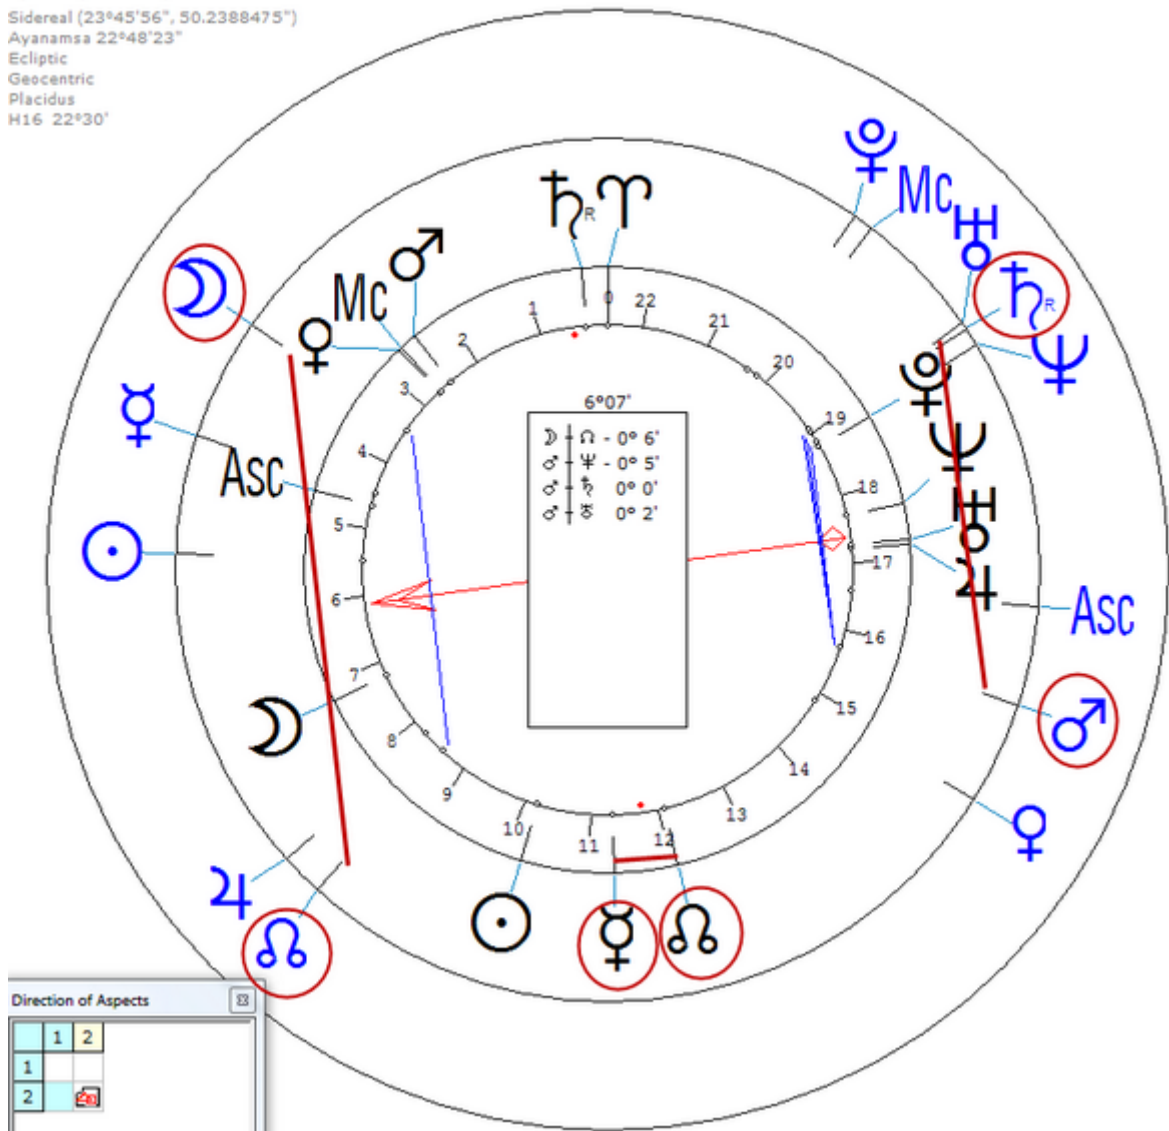

Applewhite, Marshall

17 May 1931 at 03:20 (= 03:20 AM)Spur, Texas, 33n29, 100w51
American cult leader who led 39 members of "Heaven's Gate" to their
death by suicide on 3/27/97.

<https://www.astro.com/astro-databank/Applewhite,_Marshall>

Death by Suicide 25 March 1997 (Drugs and suffocation, age 65)

Secondary (Harmonic 16)

$\sigma_p / \hbar_p = \mathcal{D}_p / \delta_p = \zeta_n / \delta_n$

He has in Natal : $\sigma_n / \hbar_n = \mathcal{D}_n$

Applewhite, Marshall

17 May 1931 Sun 3:20 (GMT-6) 33°28'35"N 100°51'19"W
Spur TX, Dickens, USA

Sidereal (23°45'56", 50.2388475")

Ayanamsa 22°48'23"

Ecliptic

Geocentric

Placidus

H16 22°30'